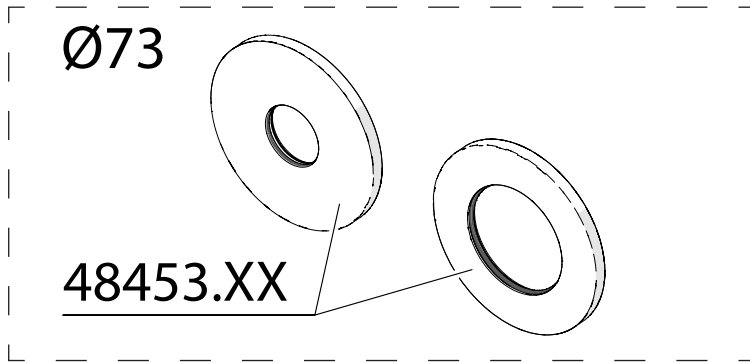

# 74626.xx

- \*xxxxx.00 Chrome
- \*xxxxx.46 Steel (PVD)
- \*xxxxx.61 Matt Black
- xxxxx.77 Polished Brass
- xxxxx.79 Brushed Brass
- xxxxx.87 Brushed Copper

\*Only available as Chrome, Steel and Matt Black

48448.XX (180mm)\*  
48449.XX (250mm)\*

93130

03221